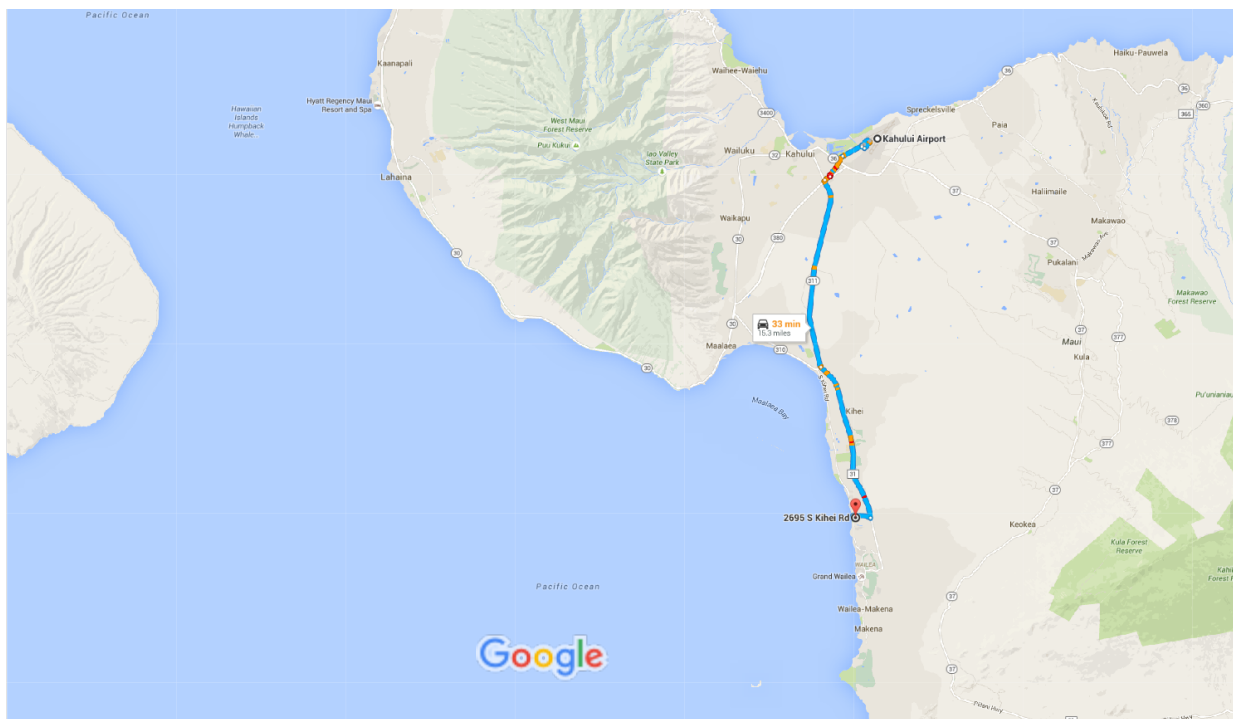

Kahului Airport to 2695 S Kihei Rd, Kihei, HI 96753

Drive 15.3 miles, 33 min

Map data ©2016 Google 2 mi

Kahului Airport

1 Keolani Place, Kahului, HI 96732

Drive from HI-311 S and State Hwy 31 to Wailea-Makena

29 min (15.2 mi)

- ↑ 1. Head southeast on Lanui Cir 0.1 mi

- ↶ 2. Keep left to stay on Lanui Cir 0.7 mi

- ↷ 3. Keep right to continue on Keolani Pl 0.7 mi

- ↑ 4. Keolani Pl turns left and becomes HI-380/Dairy Rd
i Continue to follow HI-380 0.8 mi

- ↷ 5. Turn right to stay on HI-380 0.2 mi

- ↶ 6. Use the left 2 lanes to turn left onto HI-311 S/S Puunene Ave
i Continue to follow HI-311 S 6.5 mi

- ↑ 7. Continue onto State Hwy 31 5.5 mi

-  8. Turn right onto Keonekai Rd

Google Maps